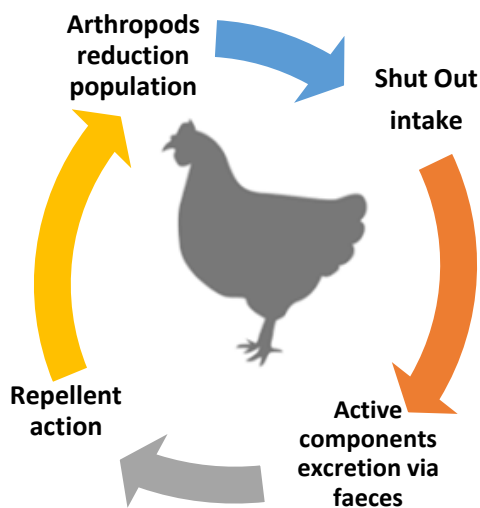

What is **SHUT OUT**?

Shut Out is a powder complementary feed for poultry, designed with high content of essential oils for producing a **repellent effect against arthropods** (*Dermanyssus gallinae*, flies, and others).

Shut Out has a dual action mechanism: a **direct action** thanks to its aromatic components and an **indirect action** due to the metabolism of the animals product. **It can be used in organic farming in compliance with regulations (EC) no. 834/2007 and (EC) no. 889/2008.**

HOW DOES IT WORK ON?

WHAT DOES IT CONTAIN?

- ✓ The *natural extracts* are diffused by animals thank to excrement repulsing (*Dermanyssus gallinae*, flies, and others).
- ✓ Hunter Mite P is **safe** and leaves **no residues in meat and eggs**